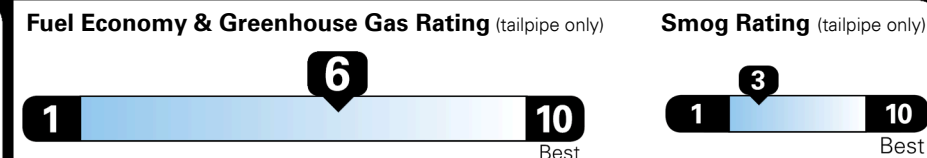

EPA DOT Fuel Economy and Environment

Gasoline Vehicle

Fuel Economy

27 MPG
combined city/hwy

25 MPG
city

30 MPG
highway

3.7 gallons per 100 miles

Small SUVs range from 18 to 37 MPG. The best vehicle rates 136 MPGe.

You save $0
in fuel costs over 5 years compared to the average new vehicle.

Annual fuel cost $1,350